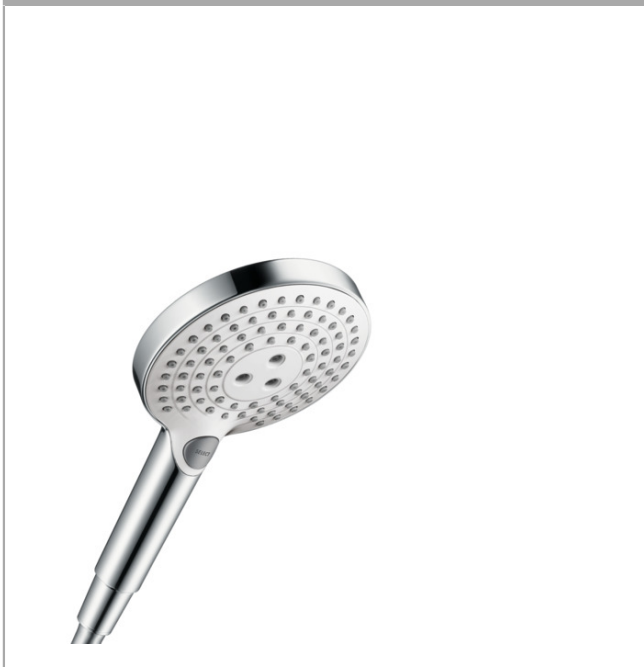

Raindance Select S Hand shower 120 3jet

Surfaces: **White/Chrome** Article Number: **26530400**

Description

product features

- shower head size: 125 mm
- convenient diversion via Select button
- spray type: Rain, RainAir, Whirl
- maximum flow rate at 3 bar: 15 l/min
- with internal water conduction
- rinseable dirt filter
- connection thread G ½
- connection dimension: DN15
- suitable for continuous flow water heaters

Technology

Design awards

Product image

Scale drawing

Flowchart

The consumption was measured in combination with the appropriate fittings (thermostat/mixer/ in-wall valve) to reflect actual application in practice.