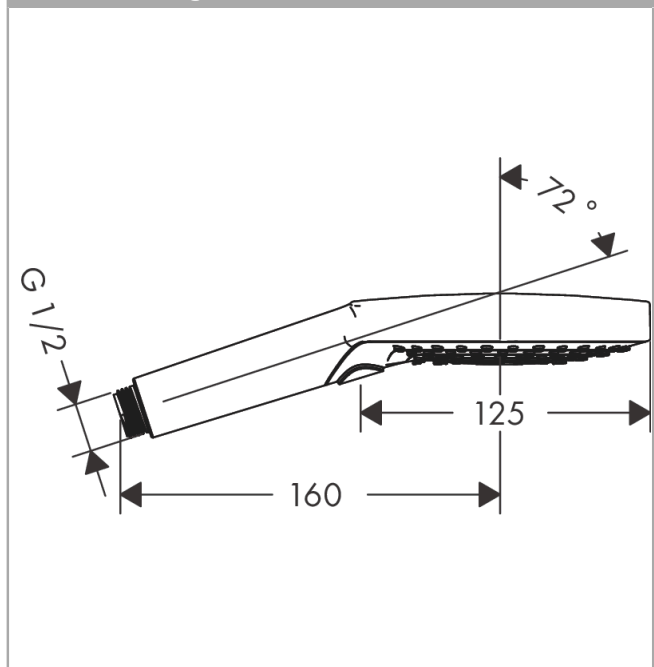

Raindance Select S Hand shower 120 3jet

Surfaces: **White/Chrome** Article Number: **26530400**

Description

product features

- shower head size: 125 mm
- convenient diversion via Select button
- spray type: Rain, RainAir, Whirl
- maximum flow rate at 3 bar: 15 l/min
- with internal water conduction
- rinseable dirt filter
- connection thread G ½
- connection dimension: DN15
- suitable for continuous flow water heaters

Technology

Design awards

Product image

Scale drawing

Flowchart

The consumption was measured in combination with the appropriate fittings (thermostat/mixer/ in-wall valve) to reflect actual application in practice.