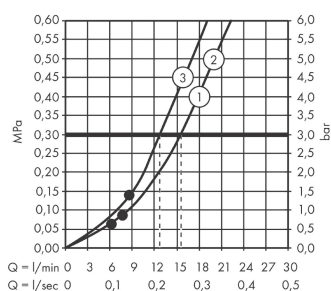

Raindance Select S Hand shower 120 3jet

Surfaces: **White/Chrome** Article Number: **26530400**

Description

product features

- shower head size: 125 mm
- convenient diversion via Select button
- spray type: Rain, RainAir, Whirl
- maximum flow rate at 3 bar: 15 l/min
- with internal water conduction
- rinseable dirt filter
- connection thread G ½
- connection dimension: DN15
- suitable for continuous flow water heaters

Technology

Design awards

Product image

Scale drawing

Flowchart

The consumption was measured in combination with the appropriate fittings (thermostat/mixer/ in-wall valve) to reflect actual application in practice.