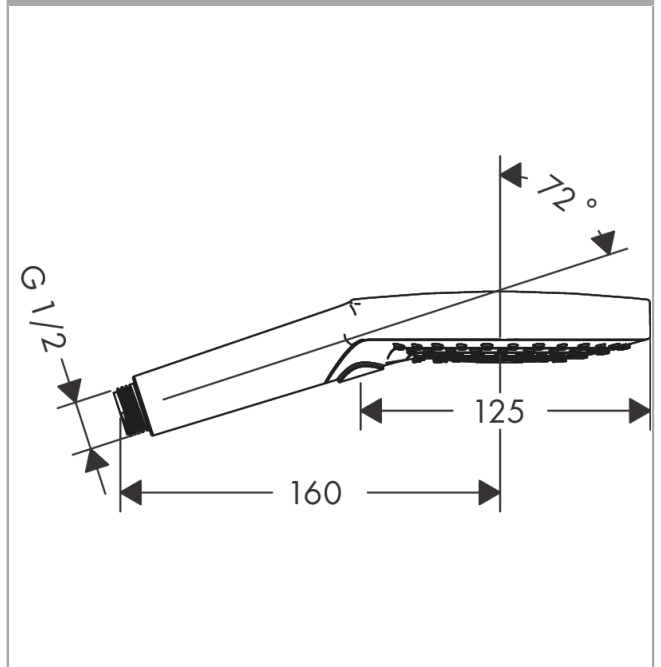

Raindance Select S
Hand shower 120 3jet PowderRain
 Surfaces: **Chrome** Article Number: **26014000**

Description

product features

- shower head size: 125 mm
- convenient diversion via Select button
- spray type: PowderRain, Rain, Whirl
- maximum flow rate at 3 bar: 12 l/min
- with internal water conduction
- rinseable dirt filter
- connection thread G 1/2
- connection dimension: DN15
- suitable for continuous flow water heaters

Technology

Product image

Scale drawing

Flowchart

- ① WhirlAir
- ② PowderRain
- ③ Rain

The consumption was measured in combination with the appropriate fittings (thermostat/mixer/ in-wall valve) to reflect actual application in practice.