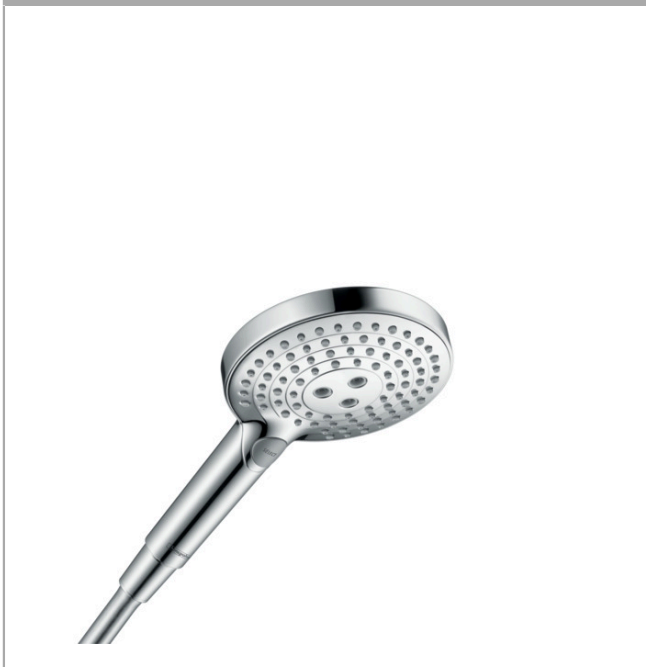

Raindance Select S
Hand shower 120 3jet PowderRain
 Surfaces: **Chrome** Article Number: **26014000**

Description

product features

- shower head size: 125 mm
- convenient diversion via Select button
- spray type: PowderRain, Rain, Whirl
- maximum flow rate at 3 bar: 12 l/min
- with internal water conduction
- rinseable dirt filter
- connection thread G 1/2
- connection dimension: DN15
- suitable for continuous flow water heaters

Technology

Product image

Scale drawing

Flowchart

- ① WhirlAir
- ② PowderRain
- ③ Rain

The consumption was measured in combination with the appropriate fittings (thermostat/mixer/ in-wall valve) to reflect actual application in practice.