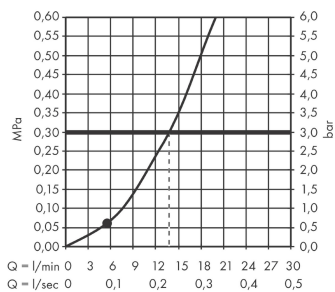

Rainfinity

Baton hand shower 100 1jet

Surfaces: **Matt White** Article Number: **26866700**

Description

product features

- shower head size: 100 mm
- spray type: PowderRain
- maximum flow rate at 3 bar: 13.8 l/min
- with internal water conduction
- rinseable dirt filter
- connection thread G 1/2
- connection dimension: DN15
- suitable for continuous flow water heaters

Technology

Product image

Scale drawing

Flowchart

The consumption was measured in combination with the appropriate fittings (thermosta/mixer/ in-wall valve) to reflect actual application in practice.