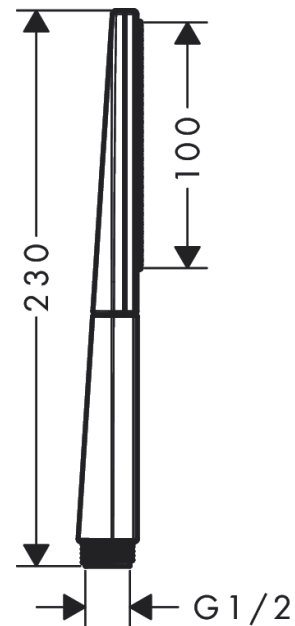

Rainfinity

Baton hand shower 100 1jet

Surfaces: **Matt White** Article Number: **26866700**

Description

product features

- shower head size: 100 mm
- spray type: PowderRain
- maximum flow rate at 3 bar: 13.8 l/min
- with internal water conduction
- rinseable dirt filter
- connection thread G 1/2
- connection dimension: DN15
- suitable for continuous flow water heaters

Technology

Product image

Scale drawing

Flowchart

The consumption was measured in combination with the appropriate fittings (thermosta/mixer/ in-wall valve) to reflect actual application in practice.