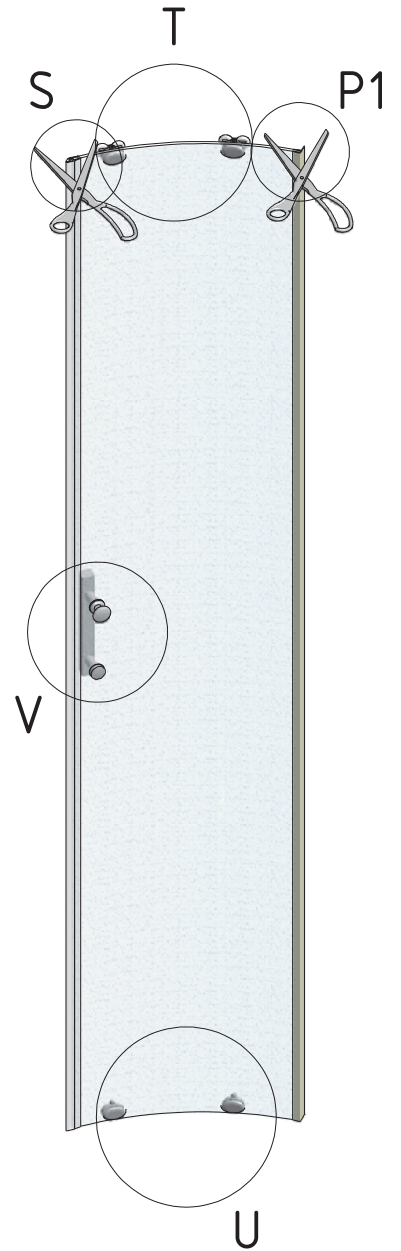

HGR2	Y	
	MIN	MAX
800	775	800
900	875	900

1. 2x (V75)

2. 2x (V76)

3. 2x (P105)

4. 2x (P106)

5. 2x

6. 4x (MA0015)

7. 1x (MA0016)

13. 6x (M1907)  
Ø3,5

15. 8x (M5425)

19. 2x (MA0013)

18. 1x (M0838)  
Ø2,8

Y=Y

F 8x

D 8x

E 8x

G 8x

P2

P1

AC 6x

MIN 5mm

MIN 5mm  
Ø2,8

AD 6x

4 11

AE 6x

V75	800	clear glass	ND03-0443-00-02
		chinchilla glass	ND03-0443-00-03
		rauch glass	ND03-0443-00-14
		bronze glass	ND03-0443-00-19
		priting glass	ND03-0443-00-17
	900	clear glass	ND03-0444-00-02
		chinchilla glass	ND03-0444-00-03
		rauch glass	ND03-0444-00-14
		bronze glass	ND03-0444-00-19
		priting glass	ND03-0444-00-17
V76	800;900	clear glass	ND02-0618-00-02
		chinchilla glass	ND02-0618-00-03
		rauch glass	ND02-0618-00-14
		bronze glass	ND02-0618-00-19
		priting glass	ND02-0618-00-17